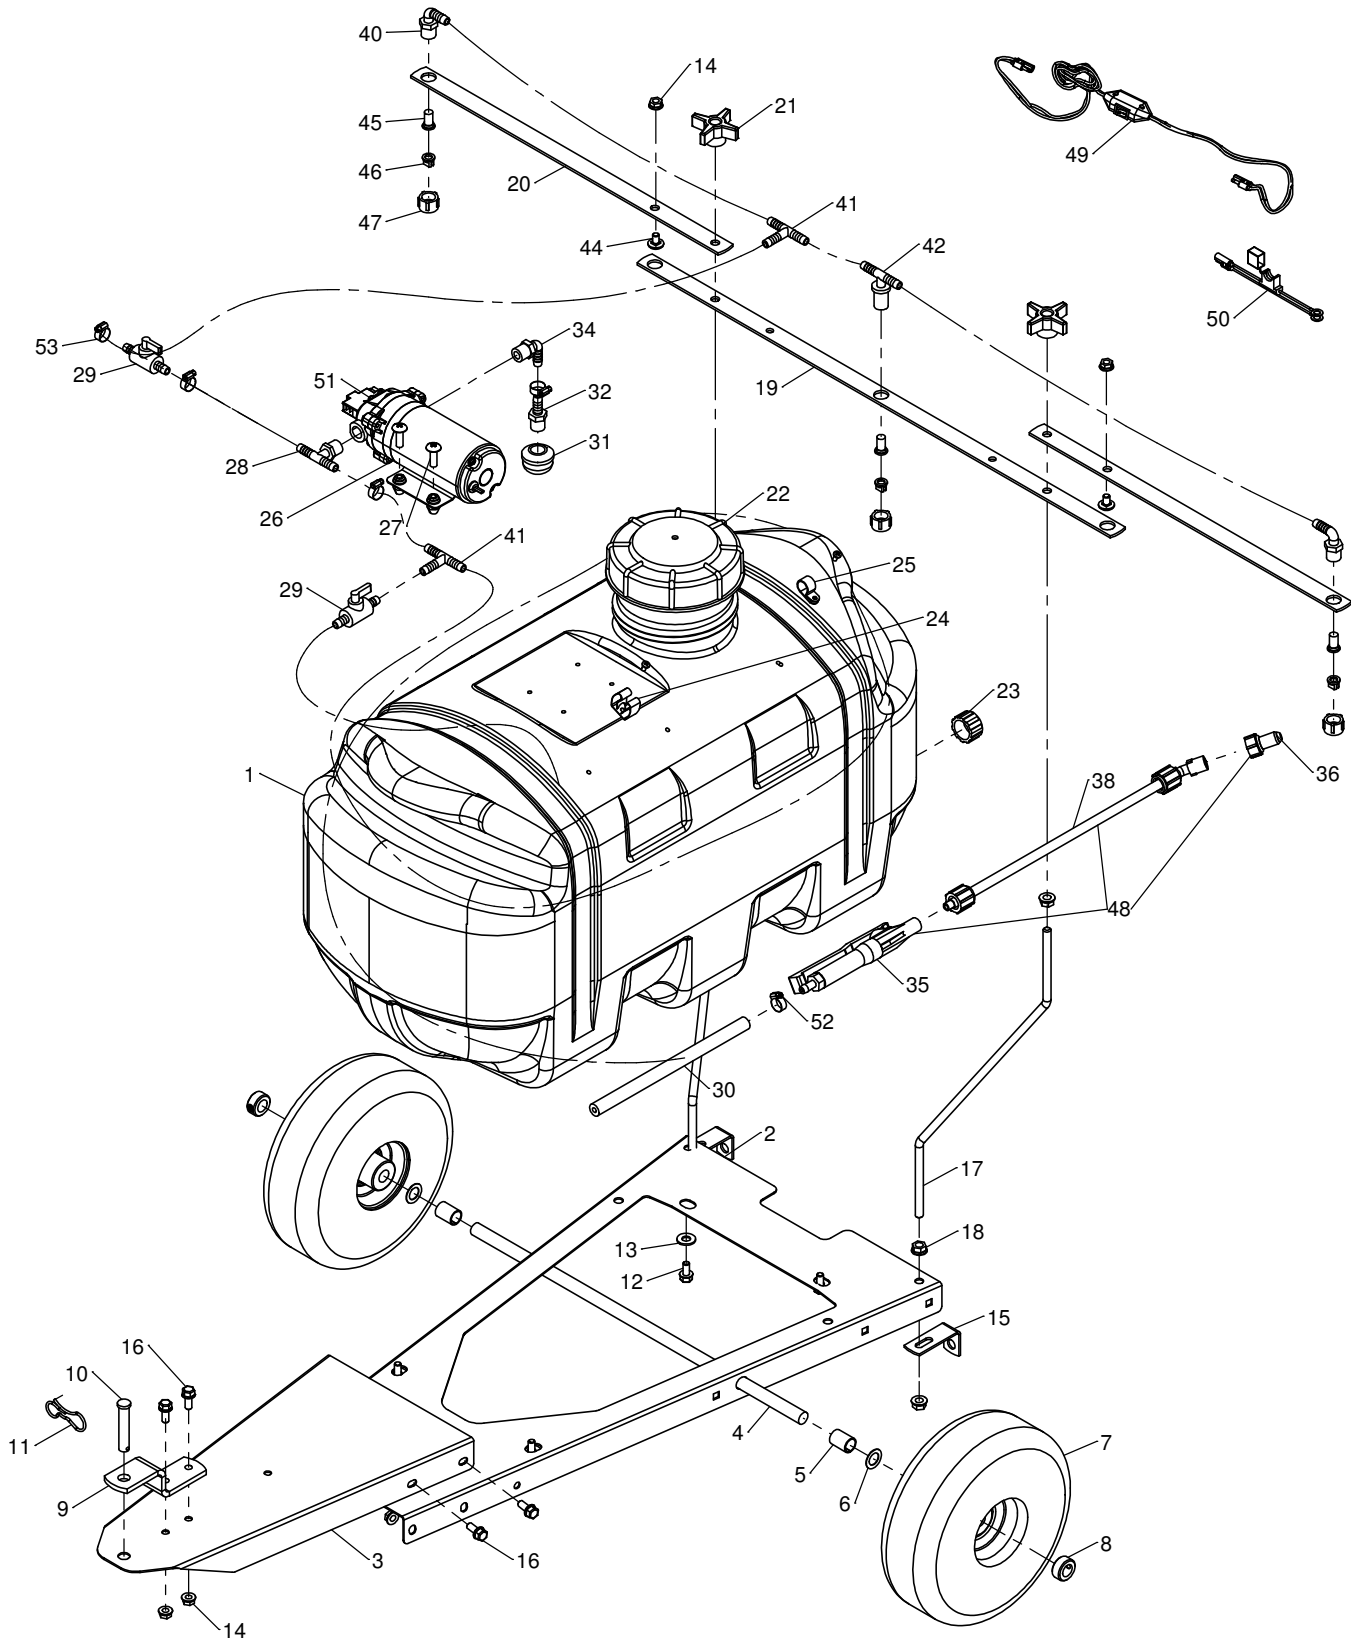

25 Gallon Tow Behind Sprayer LP19479

PIN Prefixes:	Model Number	Description	PIN Prefix
	LP19479	25 Gallon Tow Behind Sprayer	

	DESCRIPTION	PART #	QTY.
1	Tank 25 Gallon Rectangular	ST43507	1
2	Sprayer Frame - Tow	ST43508	1
3	Hitch Triangle - Tow	ST43585	1
4	Axle 5/8"	ST43243	1
5	5/8 x 1 Axle Spacer	ST43155	2
6	5/8 Shim Washer	ST65075	2
7	Wheel-Tire 10"	ST43510	2
8	5/8 Locking Collar	ST43156	2
9	Hitch Clevis	ST43233	1
10	Hitch Pin	ST43468	1
11	Bowtie Clip, Large	ST43623	1
12	5/16 x 5/8 Flange Bolt	ST65011	4
13	3/8 Flat Washer	ST65003	4
14	5/16 Flange Nut	ST65008	8
15	Tank / Parking Support	ST43244	2
16	5/16 x 3/4 Flange Bolt	ST65007	6
17	Boom Support Rod	ST43532	2
18	3/8 Flange Nut	ST65012	5
19	Boom	ST43169	1
20	Side Boom	ST43170	2
21	3/8 Plastic Knob	ST43289	2
22	Tank Lid 6"	ST43175	1
23	Drain Cap	ST43516	1
24	Holder for Spray Wand	ST43287	1
25	Hose Holder 3/8"	ST43191	1
26	Pump 12v, 100 psi, 2.2 gpm	ST43918	1
27	#10-24 x 1" Truss Head	ST65001	4
28	3/8NPT x 3/8Barbed, TEE	ST43235	1
29	3/8 Barbed, In-line Valve	ST43014	2
30	Hose, Black Rubber 3/8", Per Foot	ST43286	19'
31	Sump Strainer 3/8"	ST43258	1
32	3/8" Straight Barbed Fitting	ST43182	1
34	3/8NPT x 3/8 Barbed, Elbow	ST43183	1
35	Spraywand Valve	ST43124	1
36	Spray Wand Brass Tip	ST43514	1
38	Spray Wand Extension	ST43515	1
39	#10-24 x 3/8" Truss Head	ST65000	2
40	3/8" Elbow Fitting w/Nut	ST43011	2

	DESCRIPTION	PART #	QTY.
41	3/8 Barbed, TEE	ST43013	2
42	3/8 Barbed Tee, w/ Nut	ST43192	1
44	5/16 x 1/2 Carriage Bolt	ST65031	2
45	Spray Tip Screen	ST43016	3
46	Spray Tip, 11008EVS	ST43466	3
47	Tip Fiting Cap Nut	ST43012	3
48	Spray Wand w/ Tip	ST43238	1
49	Wire Harness Switch	ST43472	1
50	Wire Harness Battery	ST43483	1
51	Pump Head, Replacement	ST43921	1
52	1/2 Hose Clamp, Screw Type	ST43652	5
-	Wire Harness Extension (optional)	ST43485	1
-	Label, John Deere Logo	ST43487	1
-	Label, Caution (English)	ST43488	1
-	Label, Caution (French)	ST43177	1
-	Label, 25 Gallon	ST43490	1